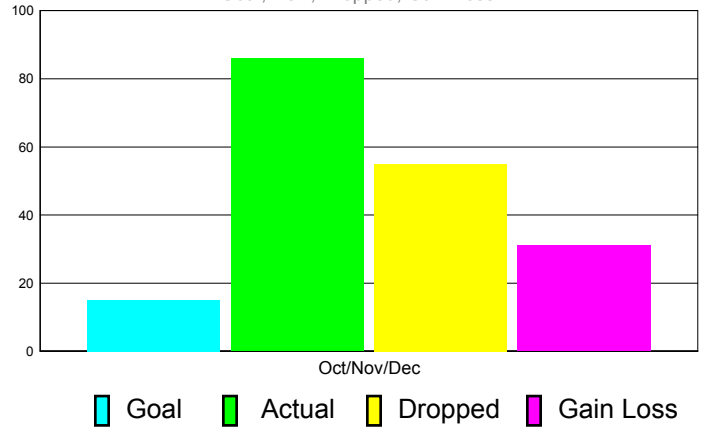

### YTD Status Quo Clubs 2010-2011

Status Quo Clubs Compared to Status Quo Members

## MEMBERSHIP

Membership Results  
2011-2012

Membership  
2010-2011

Month	Net Memb Goal	Actual New Memb	Actual Dropped Memb	Gain/Loss of Memb	Gain/ Loss of Memb
Oct/Nov/Dec	15	86	55	31	1
<b>Totals</b>	<b>15</b>	<b>86</b>	<b>55</b>	<b>31</b>	<b>1</b>

### Membership Results 2011-2012

Goal, New, Dropped, Gain/Loss