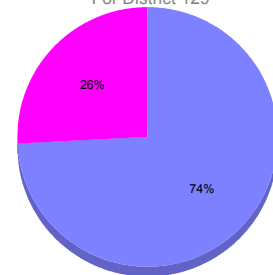

Gender Comparison 2010-2011

For District 129

Oct/Nov/Dec
■ Male   ■ Female